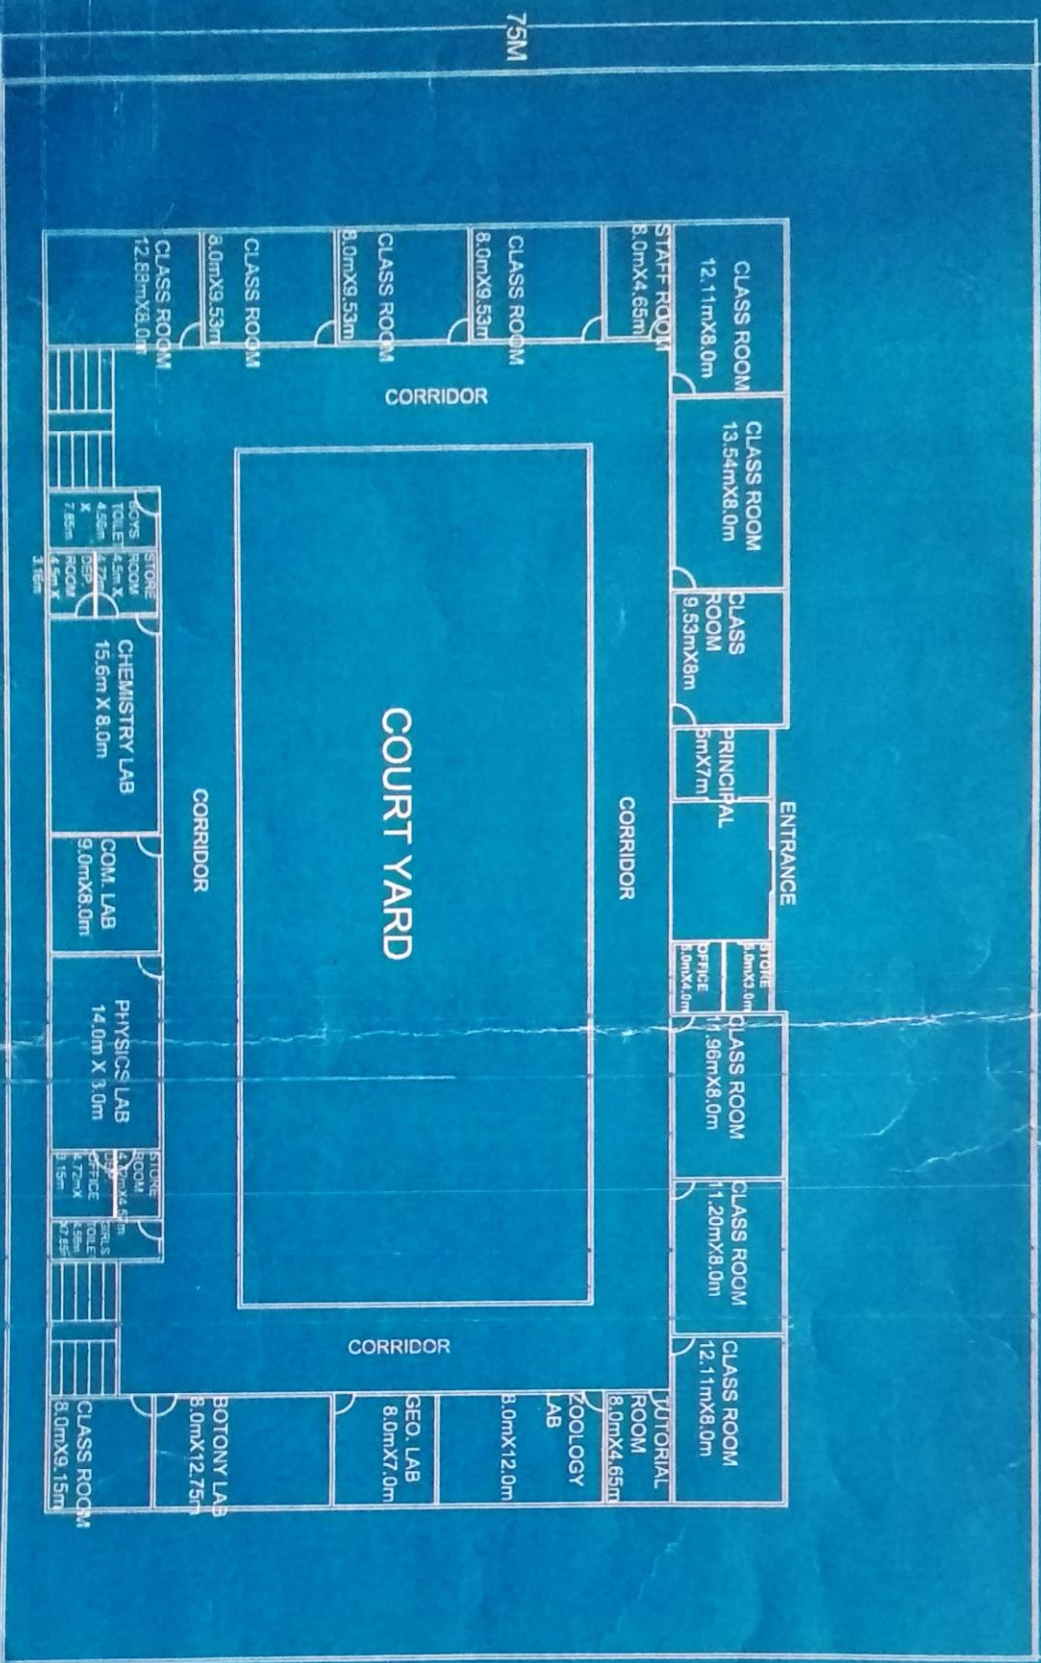

MANDA COLLEGE, BIKANER

No. of Rooms and Distribution

Sr. No.	Accommodation	No. of Rooms	Size in Sq. Feet
1	Class Rooms	7	26.2 x 42
2	Library & Reading Room	1	30 x 60
3	Principal Office	1	26.2 x 41.8.2
4	Staff Room	1	26.2 x 45.2
5	Common Rooms	2	26.2 x 15.4
6	Games & Sports	1	26.2 x 15.4
7	Laboratories – (Physics, Chemistry, Botany, Zoology, Computer, Geography)	6	26.2 x 61.9, 26.2 x 65.9, 26.2 x 31.7, 26.2 x 42.9
8	Store	1	26.2 x 15.4
9	Play Ground	2	Available
10	Seminar Hall	1	Available
	Total	23	

KHASRA NO. 458/255
MANDA COLLEGE BHAWAN

115M

Certified that Manda College Raisal, Bikaner is situated in Khasra No. 458/255 and its measurement is 8,625 sqm. The land and the building is private property of Manda Institute of Technology Society and both are in same region.

Suman Choudhary
Secretary
Manda Institute of Technology Society
RAISAL, BIKANER

मंडा कॉलेज भवन का क्षेत्रफल 8,625 वर्ग मीटर है।
जो कि खसरा नंबर 458/255 में स्थित है।
जो कि मंडा इंस्टीट्यूट ऑफ टेक्नोलॉजी सोसायटी की निजी संपत्ति है।
जो कि रासाल, बीकानेर में स्थित है।